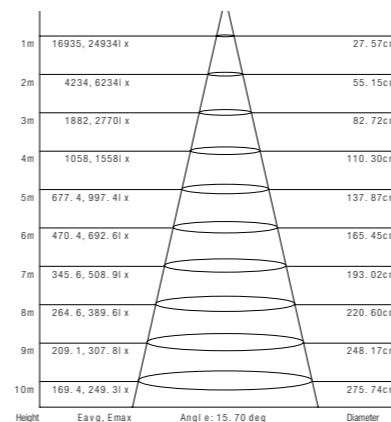

YARA

OUTDOOR RGBW LED FIXTURE AFFORDABLE LIGHTING ESSENTIAL

The CLF Yara is the ideal workhorse for every purpose. The LED fixture has an outstanding smooth RGBW color mixing delivered by 14 high power LEDs with a very punchy 15° beam angle. The specially selected LEDs provide high output with intense colors and an exceptional white balance. IP65 rating makes the Yara suitable for both in- and outdoor use.

- UNIQUE BRACKET DESIGN
- TOURING PROOF
- SMOOTH RGBW COLOR MIXING
- IP65 RATING
- SILENT OPERATION
- SMOOTH PROJECTION
- POWERCON TRUE1 IN & OUT
- RDM READY

FACTSHEET	
DMX channels	4,5,8,11, HSV or HSI
Beam angle	15°
Power supply	100 - 240 VAC
Power consumption	Max. 100 Watt
Cooling	Passive cooling
DMX connection	5p XLR in & out (3p optional)
Dimensions	259 x 178 x 291 mm (lxxwxxh)
Weight	5.5 Kg
Certification	CE, RoHS
Item number	156350
Included items	Power cable
IP rating	IP65
Optional accessories	Snoot, Barndoor, Flightcase