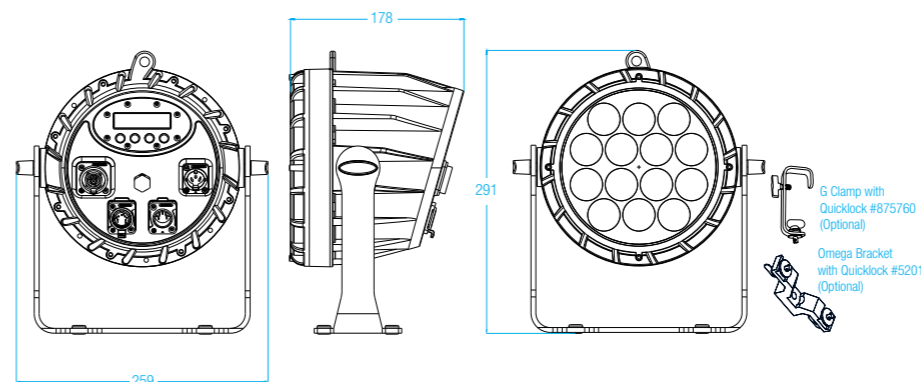

YARA

OUTDOOR RGBW LED FIXTURE AFFORDABLE LIGHTING ESSENTIAL

The CLF Yara is the ideal workhorse for every purpose. The LED fixture has an outstanding smooth RGBW color mixing delivered by 14 high power LEDs with a very punchy 15° beam angle. The specially selected LEDs provide high output with intense colors and an exceptional white balance. IP65 rating makes the Yara suitable for both in- and outdoor use.

The Yara comes in a unique design featuring a single bracket with both standing and hanging capabilities. Besides that, the solid housing makes the Yara the perfect solution for heavy on-the-road use.

The fixture is equipped with an LCD screen for easy access to the on-board settings. Silent operation is ensured because of the intelligent cooling system. Data and power are connected through the IP65 5-pin XLR and PowerCON TRUE1 connectors. Rigging is made easy by the iconic CLF quick lock system. The fixture is RDM ready.

- UNIQUE BRACKET DESIGN
- TOURING PROOF
- SMOOTH RGBW COLOR MIXING
- IP65 RATING
- SILENT OPERATION
- SMOOTH PROJECTION
- POWERCON TRUE1 IN & OUT
- RDM READY

FACTSHEET	
DMX channels	4,5,8,11, HSV or HSI
Beam angle	15°
Power supply	100 - 240 VAC
Power consumption	Max. 100 Watt
Cooling	Passive cooling
DMX connection	5p XLR in & out (3p optional)
Dimensions	259 x 178 x 291 mm (lxxwxxh)
Weight	5.5 Kg
Certification	CE, RoHS
Item number	156350
Included items	Power cable
IP rating	IP65
Optional accessories	Snoot, Barndoor, Flightcase